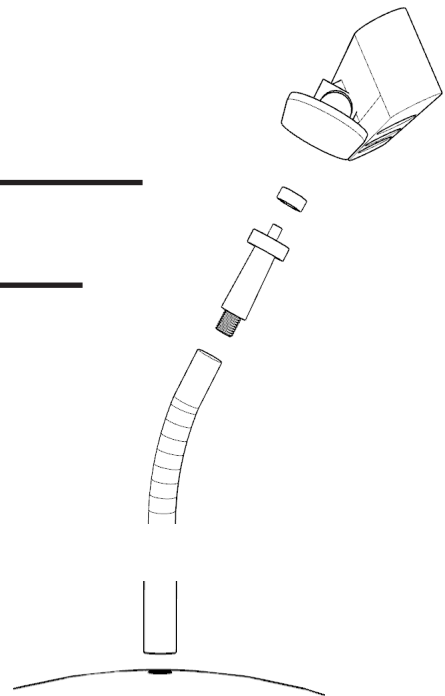

Frame Assembly Instructions

Side

Front

Top

Hex nut 1/4-20

Camera adapter

Stud 3/8-24 x 1"

Flat Washer

Lock Washer 3/8"

Screw 3/8-24 x 3/4"